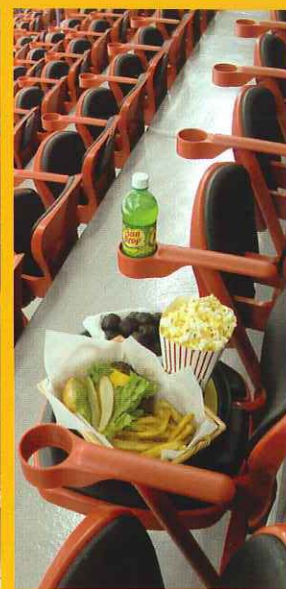

# CLUB MEMBER

Club Seat life begins with entertaining your guests in the exclusive Oneida Casino Club prior to your event and continues with personally selected seats in the exclusive Club Seat section including in-seat wait service. During period breaks and intermissions, escort your clients back to the lounge to enjoy refreshments and conversation.

## AS A CLUB MEMBER YOU RECEIVE:

- Distinctiveness...only 540 seats total are available
- Premium Event Seating - personally selected seat in the exclusive Club Seat section available for every event
- Food & Beverage service by a dedicated wait-staff
- Complimentary parking in the "Members Only" parking lot
- Complimentary tickets to four events per year as designated by PMI
- Special Club Seat promotions throughout the year
- Right to purchase event tickets prior to the general public on sale
- Assigned Guest Services Representative to answer questions and address your needs as well as send you ongoing event announcements & promotions
- Access for select events to the Oneida Casino Club located in the Resch Center Atrium. Relax with a drink and socialize with friends as you are entertained on two 48" flat screen TVs

exclusive premium seats!

Area designated in RED is the Club Seat section

"Our business is all about relationships. The Resch Center offers us an outstanding venue to entertain clients, guests and employees with our Club Seats. The concerts and events are outstanding. The service that we receive is superb. Overall, I would recommend Club Seats at the Resch Center to anyone who is serious about building and maintaining relationships."