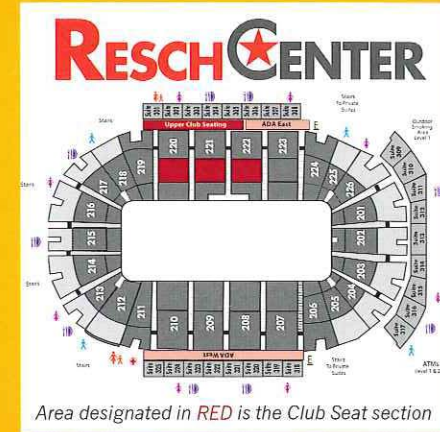

# CLUB MEMBER

Club Seat life begins with entertaining your guests in the exclusive Oneida Casino Club prior to your event and continues with personally selected seats in the exclusive Club Seat section including in-seat wait service. During period breaks and intermissions, escort your clients back to the lounge to enjoy refreshments and conversation.

## AS A CLUB MEMBER YOU RECEIVE:

- Distinctiveness...only 540 seats total are available
- Premium Event Seating - personally selected seat in the exclusive Club Seat section available for every event
- Food & Beverage service by a dedicated wait-staff
- Complimentary parking in the "Members Only" parking lot
- Complimentary tickets to four events per year as designated by PMI
- Special Club Seat promotions throughout the year
- Right to purchase event tickets prior to the general public on sale
- Assigned Guest Services Representative to answer questions and address your needs as well as send you ongoing event announcements & promotions
- Access for select events to the Oneida Casino Club located in the Resch Center Atrium. Relax with a drink and socialize with friends as you are entertained on two 48" flat screen TVs

exclusive premium seats!

Area designated in RED is the Club Seat section

"Our business is all about relationships. The Resch Center offers us an outstanding venue to entertain clients, guests and employees with our Club Seats. The concerts and events are outstanding. The service that we receive is superb. Overall, I would recommend Club Seats at the Resch Center to anyone who is serious about building and maintaining relationships."